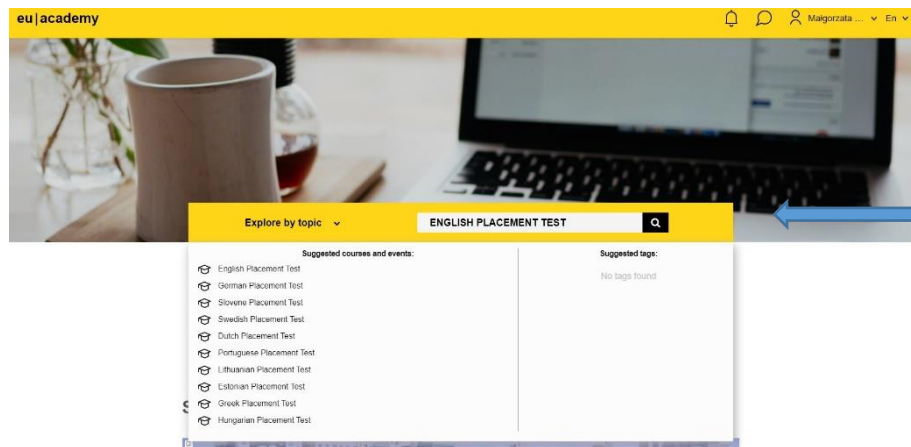

<https://academy.europa.eu/>

Log in:
<https://academy.europa.eu/>

Use your student email address to create an account at EU Academy

<https://academy.europa.eu/>

search „ placement test” of the language in which you are going to study at the host university / or work (*in case of traineeships*)

- complete your language test
- download and print your certificate
- have your certificate ready when you sign the financial agreement