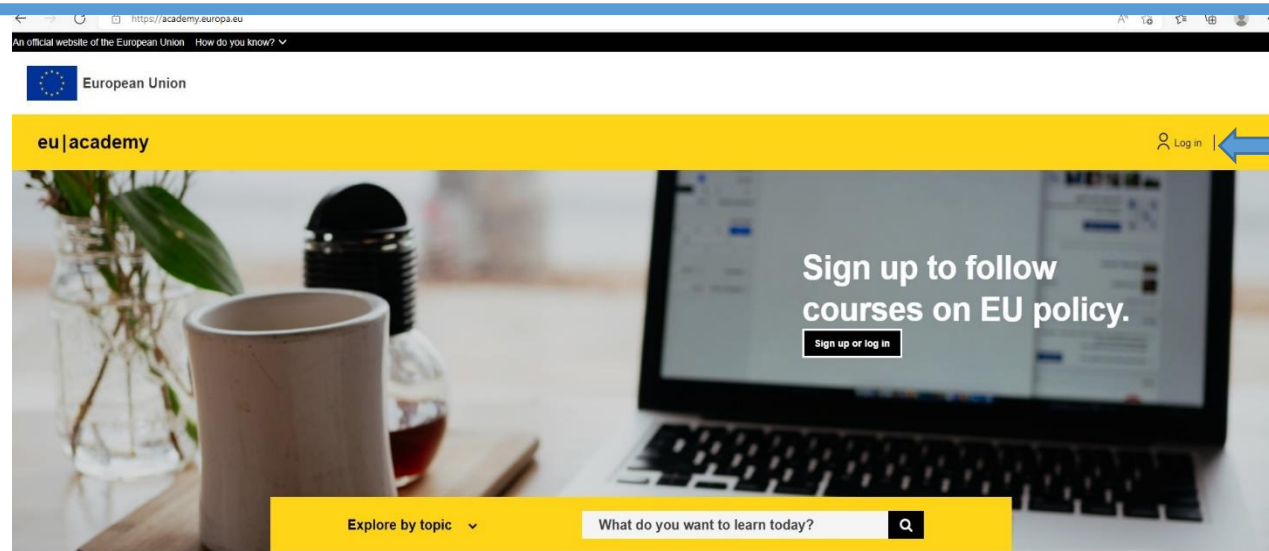

<https://academy.europa.eu/>

Log in:
<https://academy.europa.eu/>

Use your student email address to create an account at EU Academy

<https://academy.europa.eu/>

search „ placement test” of the language in which you are going to study at the host university / or work (*in case of traineeships*)