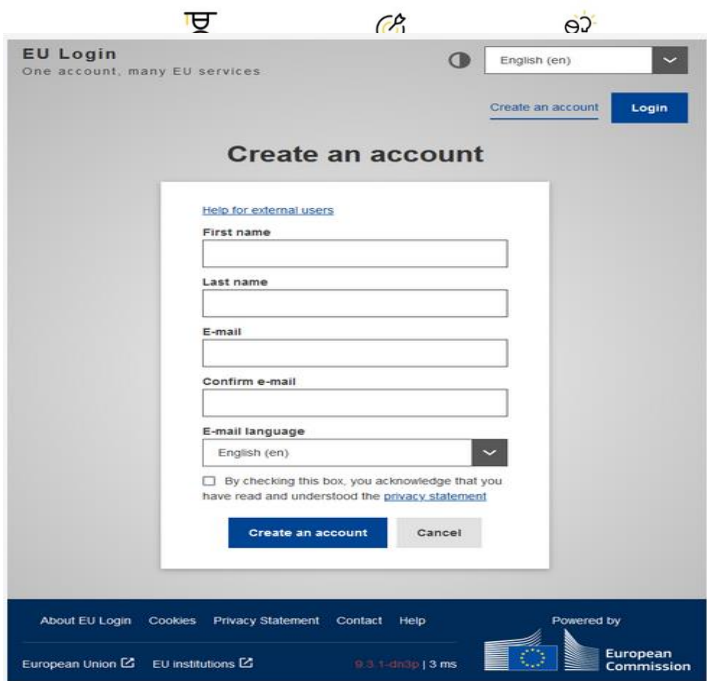

<https://academy.europa.eu/>

Log in:
<https://academy.europa.eu/>

Use your student email address to create an account at EU Academy

<https://academy.europa.eu/>

search „ placement test” of the language in which you are going to study at the host university / or work (*in case of traineeships*)

- complete your language test
- download and print your certificate
- have your certificate ready when you sign the financial agreement