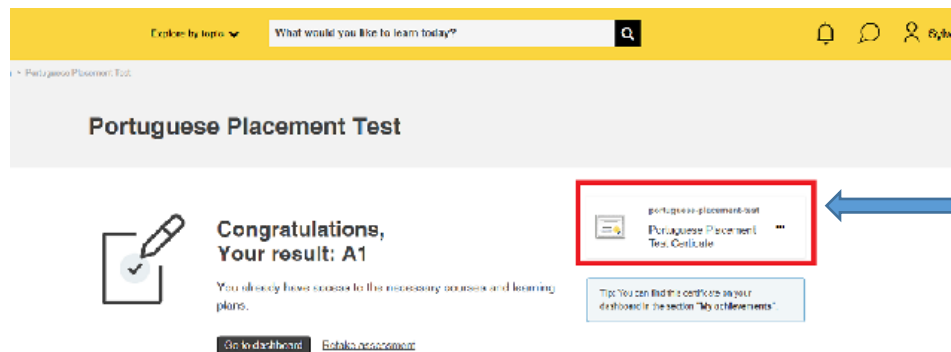

<https://academy.europa.eu/>

Log in:
<https://academy.europa.eu/>

Use your student email address to create an account at EU Academy

<https://academy.europa.eu/>

search „ placement test” of the language in which you are going to study at the host university / or work (*in case of traineeships*)